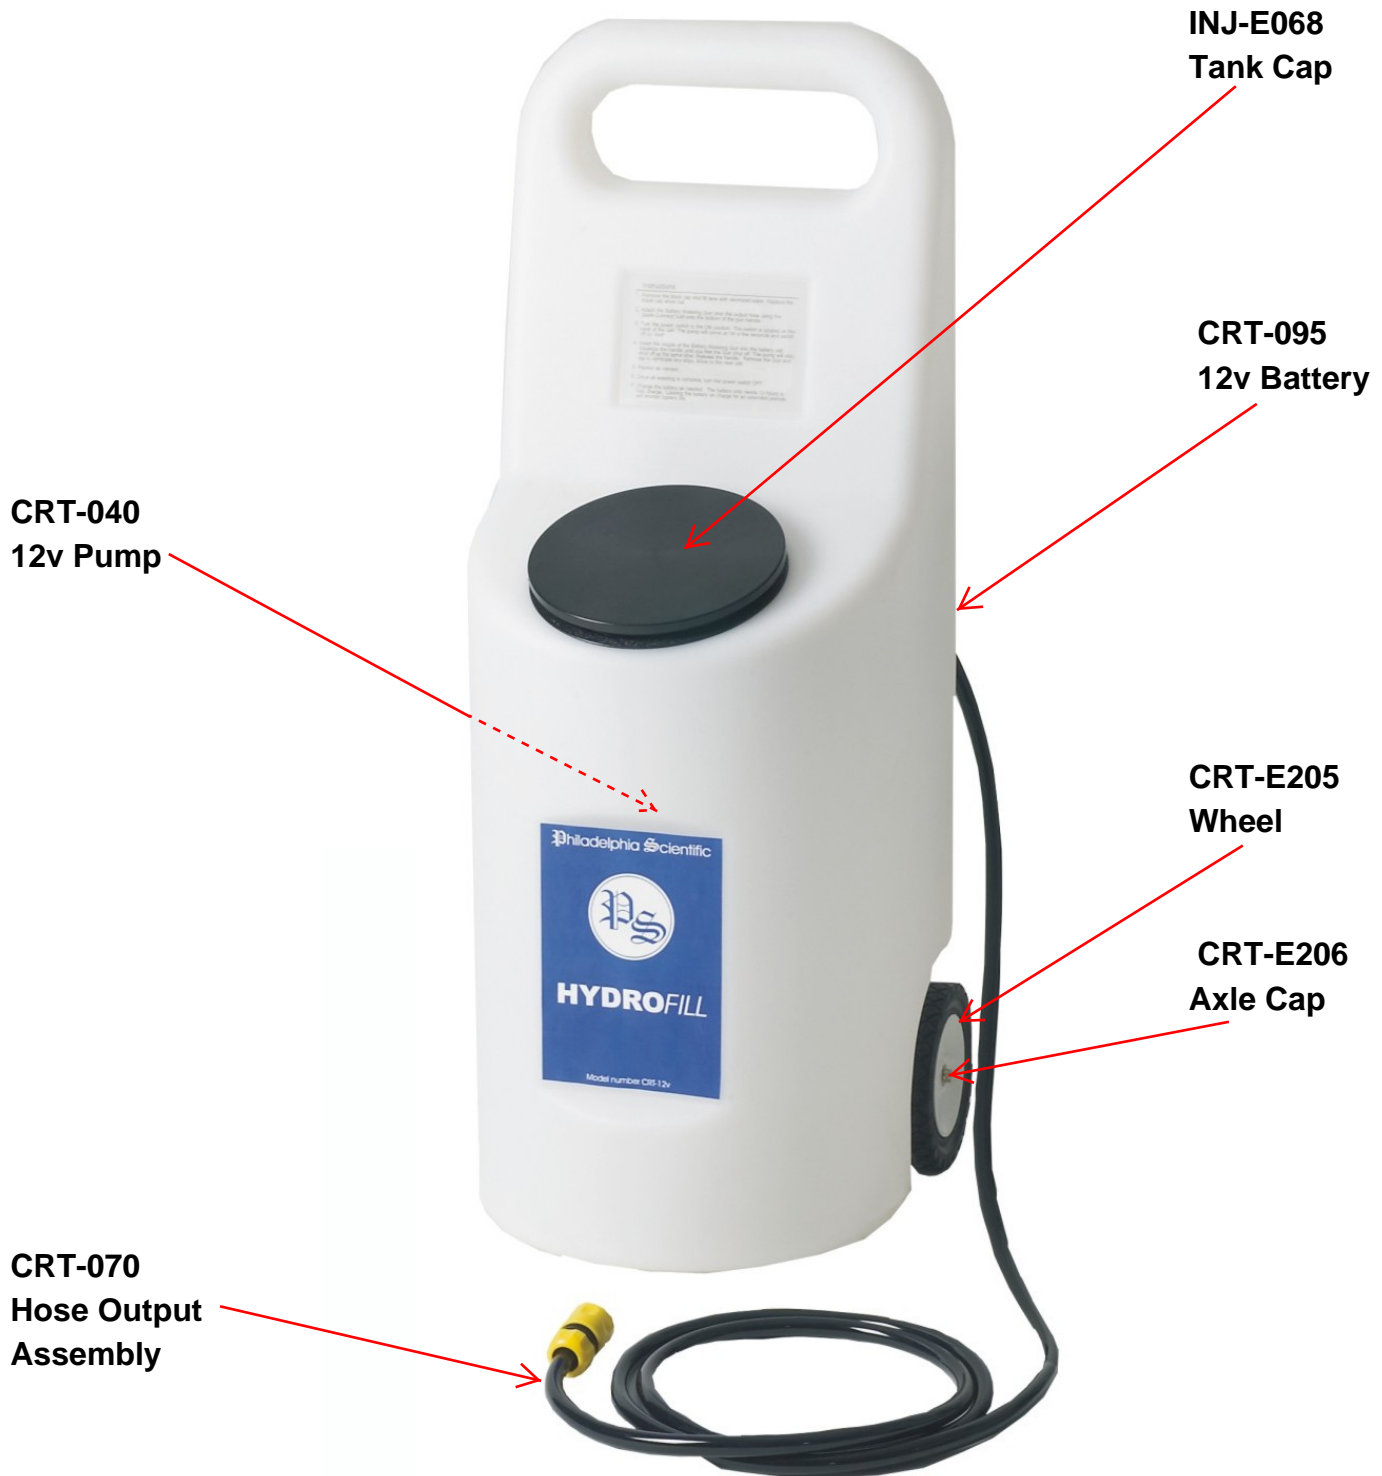

HydroFill

CRT-2A2UK
CRT-2A2EU
CRT-2A2UK110v

HydroFill

CRT-2A2UK

CRT-2A2EU

CRT-2A2UK110v

INJ-E066
Switch

CRT-040
12V Pump

CRT-070
Hose Output

CRT-095
12V Battery

INJ-E068
Tank Cap

CRT-E200

CRT-E201
Plug Top Charger (EURO)

CRT-E202
Plug Top Charger (UK)

CRT-E203
Plug Top Charger (UK110v)

CRT-E205
Wheel

CRT-E206
Axle Cap

CRT-E207
Axle

CRT-075
Quick Connect Hose fitting

CRT-136
Filter and Ratchet Clamp

CRT-141
Backboard